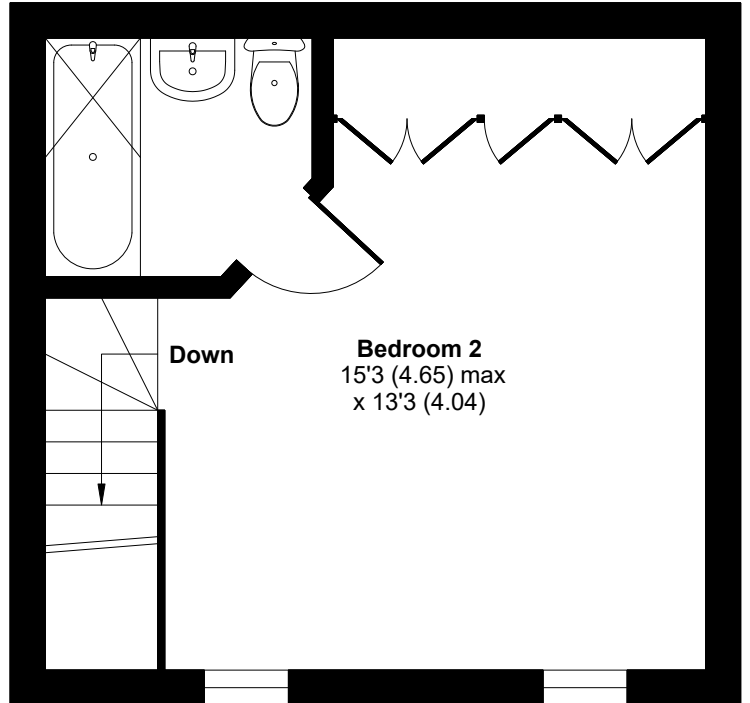

# Acacia Fold, Seacroft, Leeds, LS14

Approximate Area = 705 sq ft / 65.4 sq m

For identification only - Not to scale

SECOND FLOOR

GROUND FLOOR

FIRST FLOOR