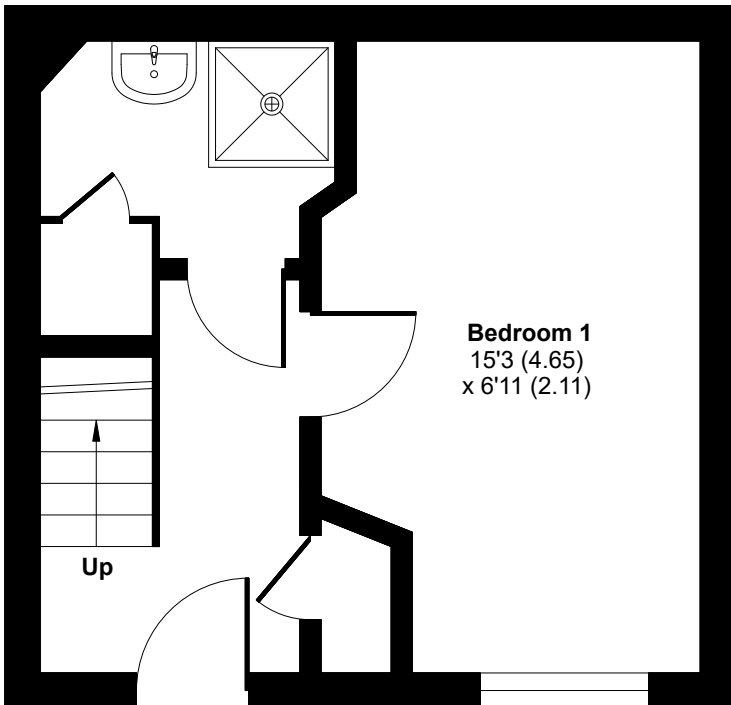

# Acacia Fold, Seacroft, Leeds, LS14

Approximate Area = 705 sq ft / 65.4 sq m

For identification only - Not to scale

SECOND FLOOR

GROUND FLOOR

FIRST FLOOR