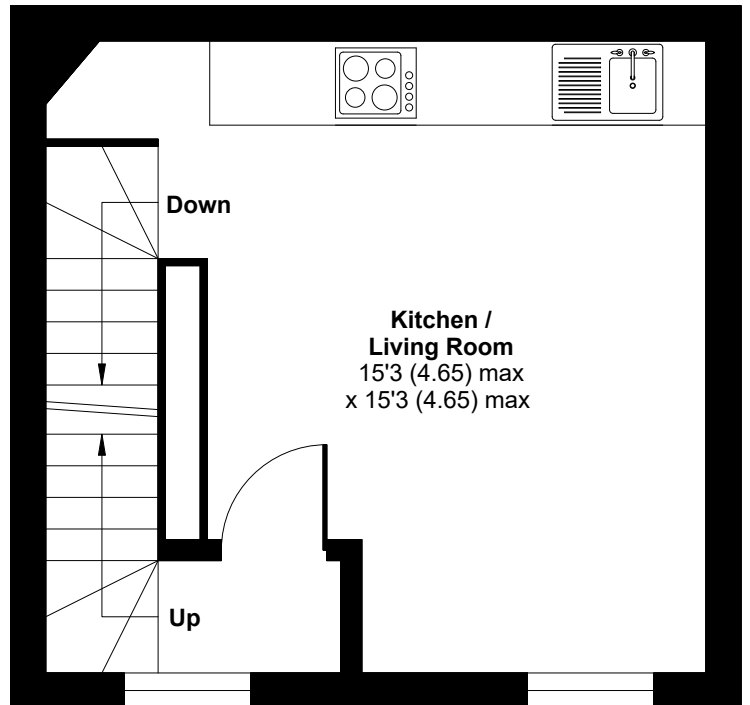

# Acacia Fold, Seacroft, Leeds, LS14

Approximate Area = 705 sq ft / 65.4 sq m

For identification only - Not to scale

SECOND FLOOR

GROUND FLOOR

FIRST FLOOR